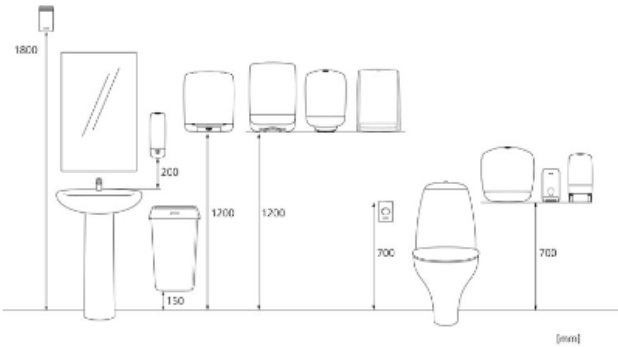

Product / Consumer pack

x 299 mm

y 434 mm

z 234 mm

White

2.78 kg

Transport pack

x 435 mm

z 1200 mm

72

258.718 kg

6414300093718

Measurements and installing

Related products

460218
Katrin Basic System
towel M Blue

460104
Katrin Classic
System towel M2
Low Pallet