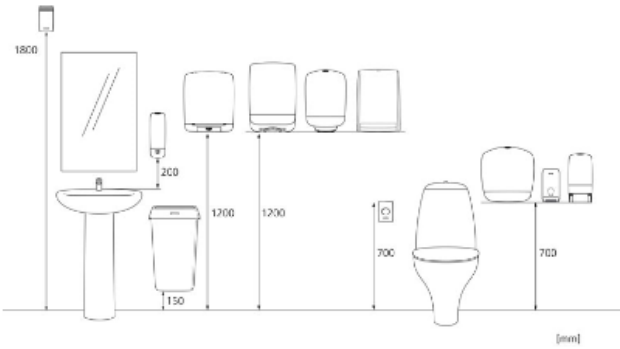

Product / Consumer pack

x 299 mm

y 434 mm

z 234 mm

Black

2.78 kg

Transport pack

x 435 mm

z 1200 mm

72

258.718 kg

6414300104445

Measurements and installing

Related products

460218
Katrin Basic System
towel M Blue

460104
Katrin Classic
System towel M2
Low Pallet